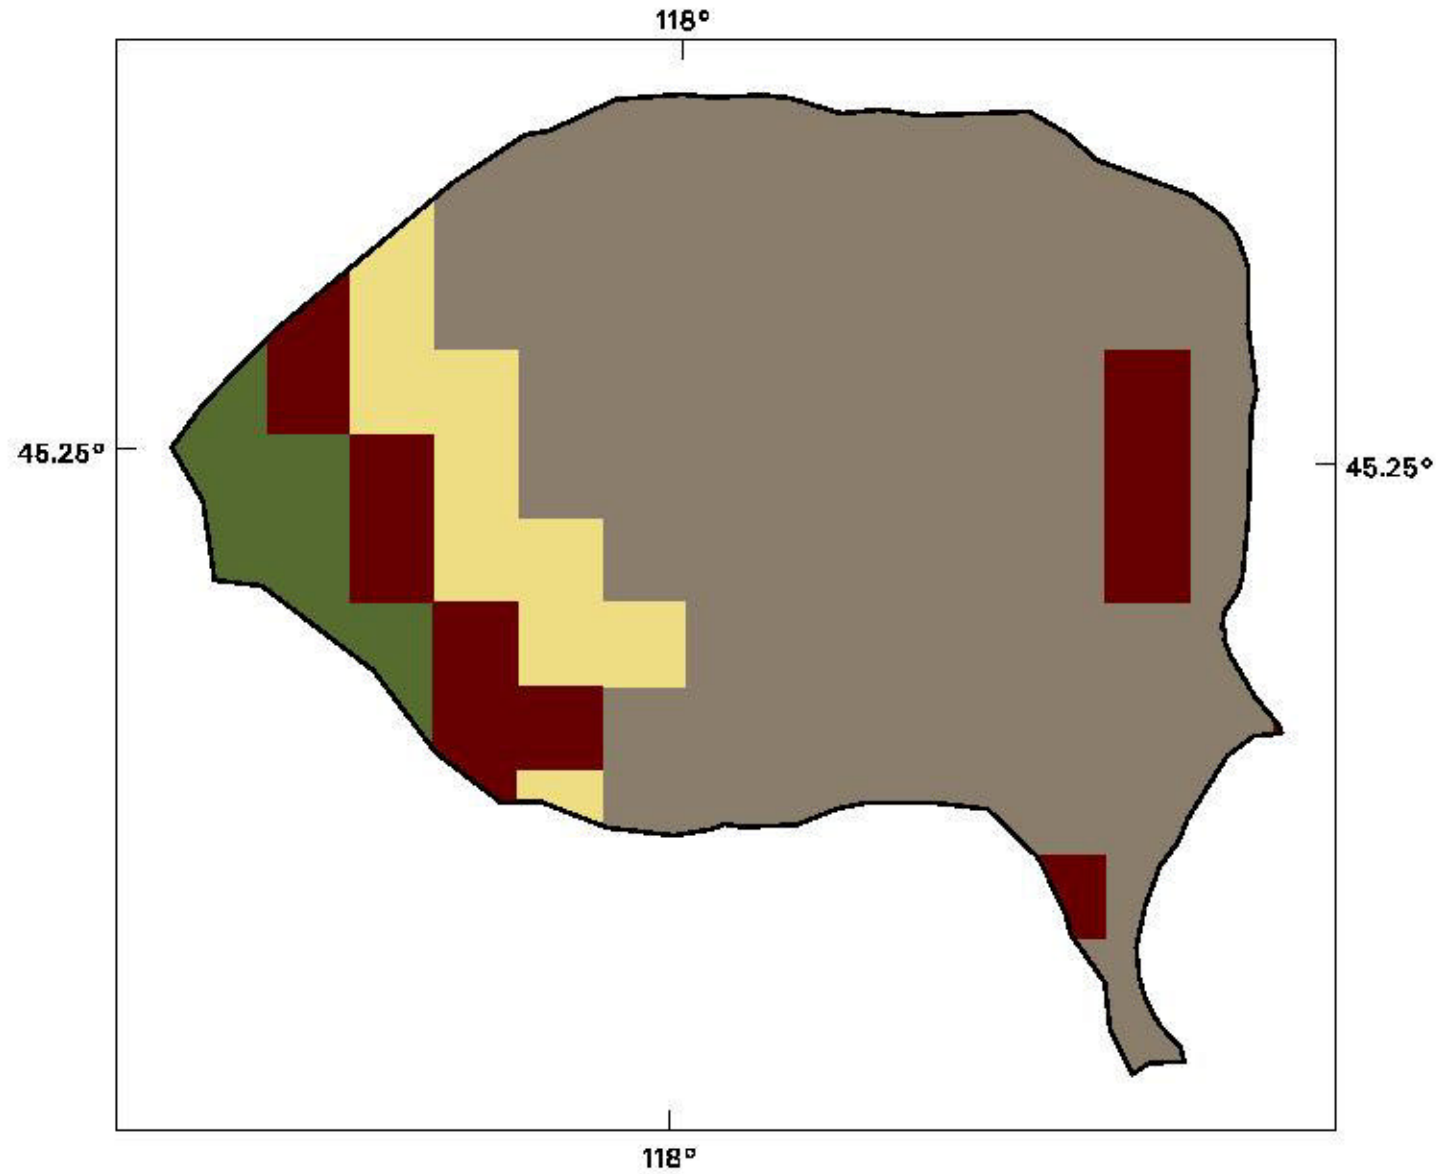

WILDLIFE-HABITAT TYPES

Historic and Current

HUC 170601040901 - Blue Mountain Ecoprovince

HISTORIC

CURRENT

ACRES	HABITAT TYPE
1330	Interior Mixed Conifer
2193	Interior Grasslands
16750	Shrub-steppe
2547	Mountain Shrub and/or Regenerating Forest

SCALE 1:90,000
1 inch represents 1.42 miles

Miles

November 1999

ACRES	HABITAT TYPE
919	Interior Mixed Conifer
6214	Ponderosa Pine Dominant
1263	Interior Grasslands
2188	Shrub-steppe
9143	Agriculture, Pastures, and Mixed Environs
247	Open Water
2846	Herbaceous Wetlands