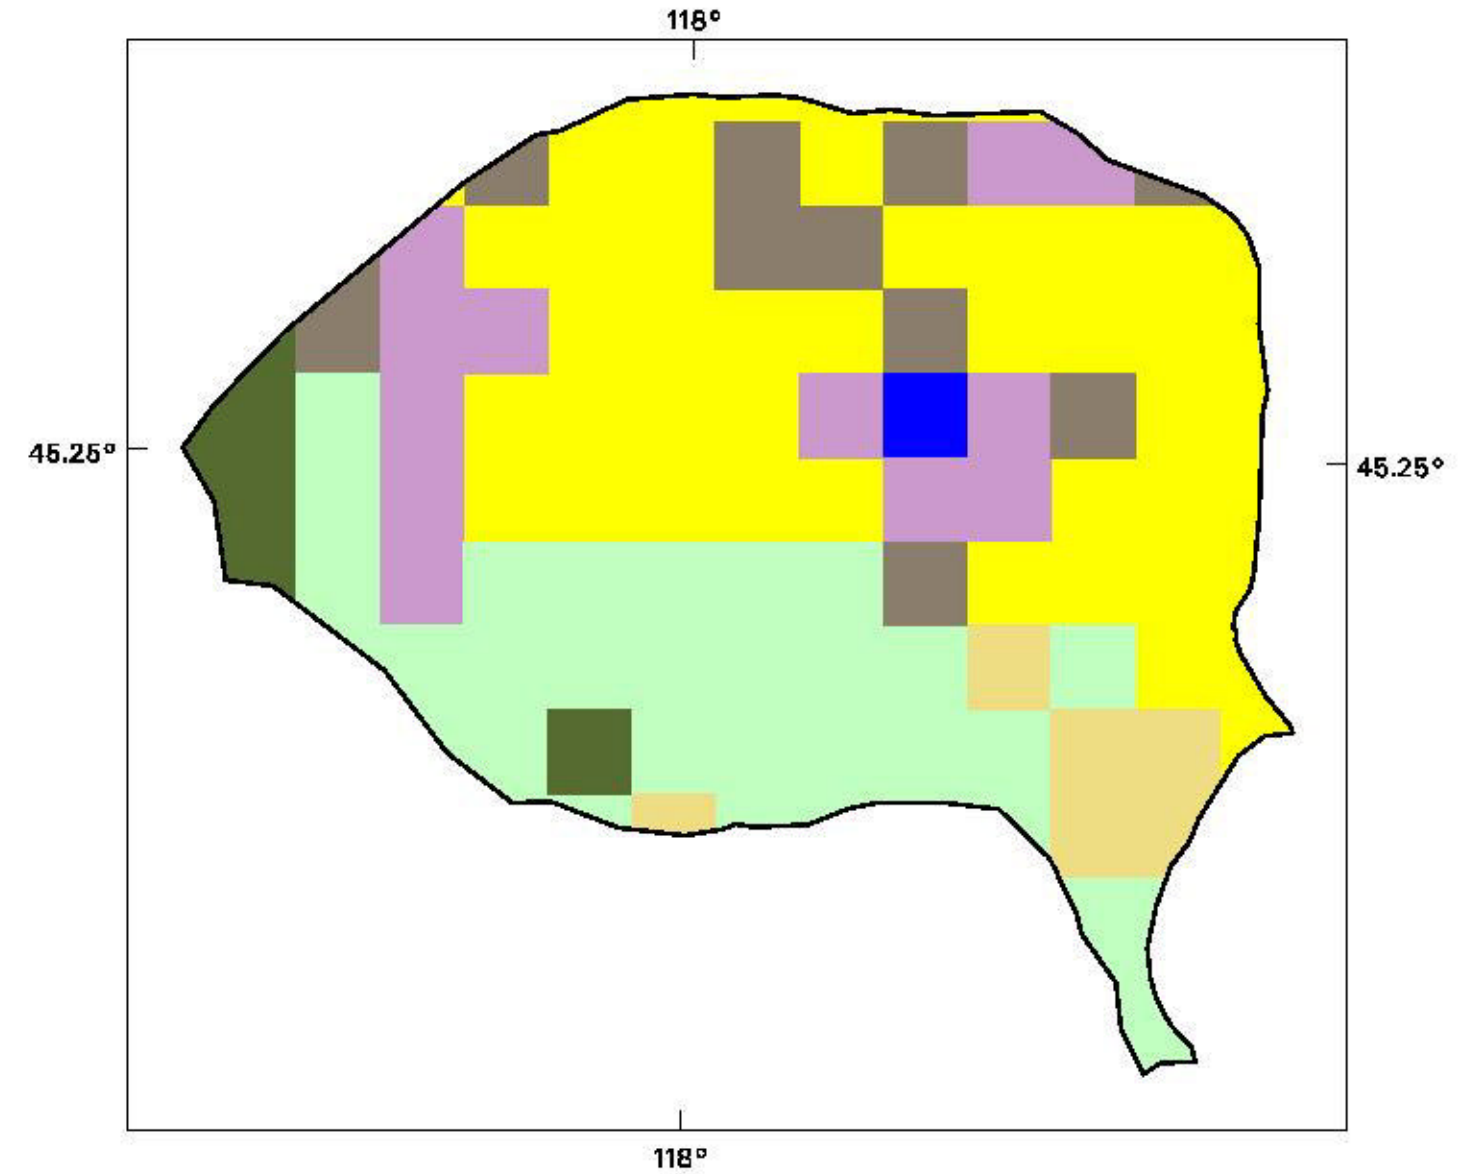

WILDLIFE-HABITAT TYPES

Historic and Current

HUC 170601040901 - Blue Mountain Ecoprovince

HISTORIC

CURRENT

ACRES	HABITAT TYPE
1330	Interior Mixed Conifer
2193	Interior Grasslands
16750	Shrub-steppe
2547	Mountain Shrub and/or Regenerating Forest

SCALE 1:90,000
1 inch represents 1.42 miles

Miles

November 1999

ACRES	HABITAT TYPE
919	Interior Mixed Conifer
6214	Ponderosa Pine Dominant
1263	Interior Grasslands
2188	Shrub-steppe
9143	Agriculture, Pastures, and Mixed Environs
247	Open Water
2846	Herbaceous Wetlands