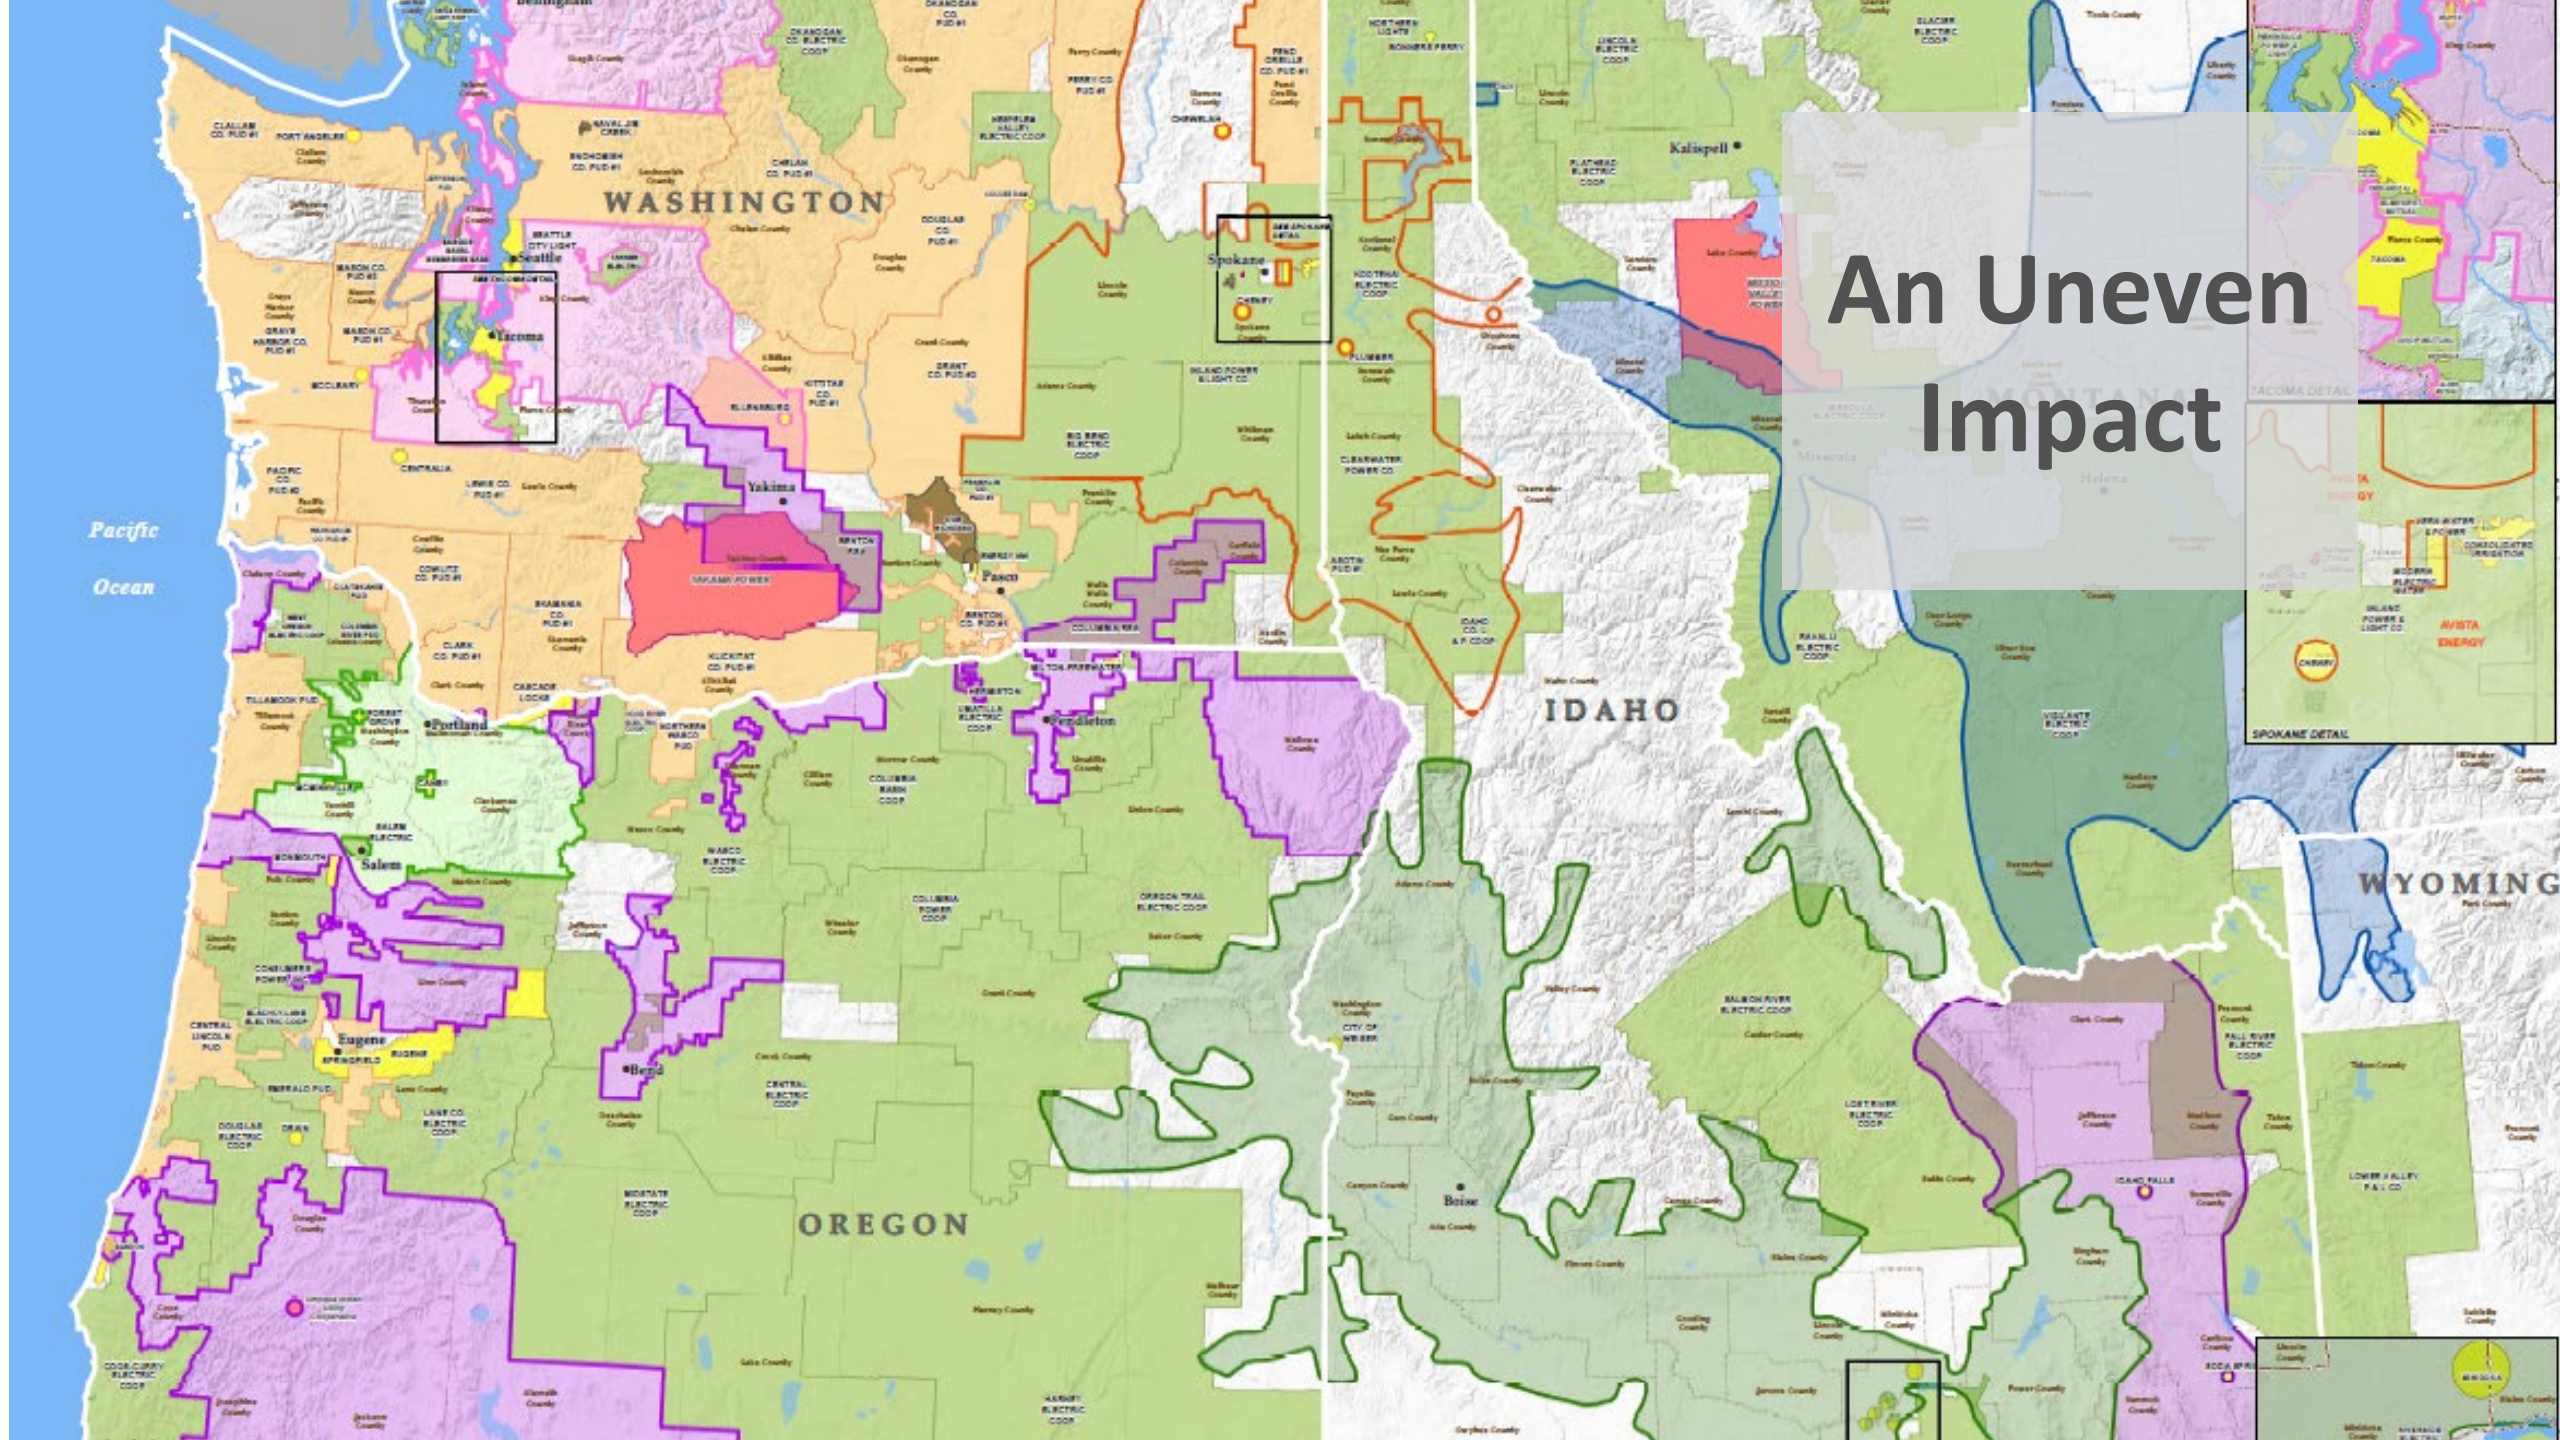

**A Shrinking
Pipeline**

**There Are
Bright Spots**

An Uneven Impact

Pacific Ocean

WASHINGTON

IDAHO

OREGON

WYOMING

A glass pitcher and a glass of lemonade with lemons and lemon slices on a wooden cutting board. The pitcher is filled with a light yellow liquid and has a slice of lemon floating in it. The glass is filled with the same liquid, ice cubes, and lemon slices. Several whole lemons and two lemon slices are scattered on the wooden cutting board in front of the pitcher and glass. The background is a blurred green, suggesting an outdoor setting with trees.