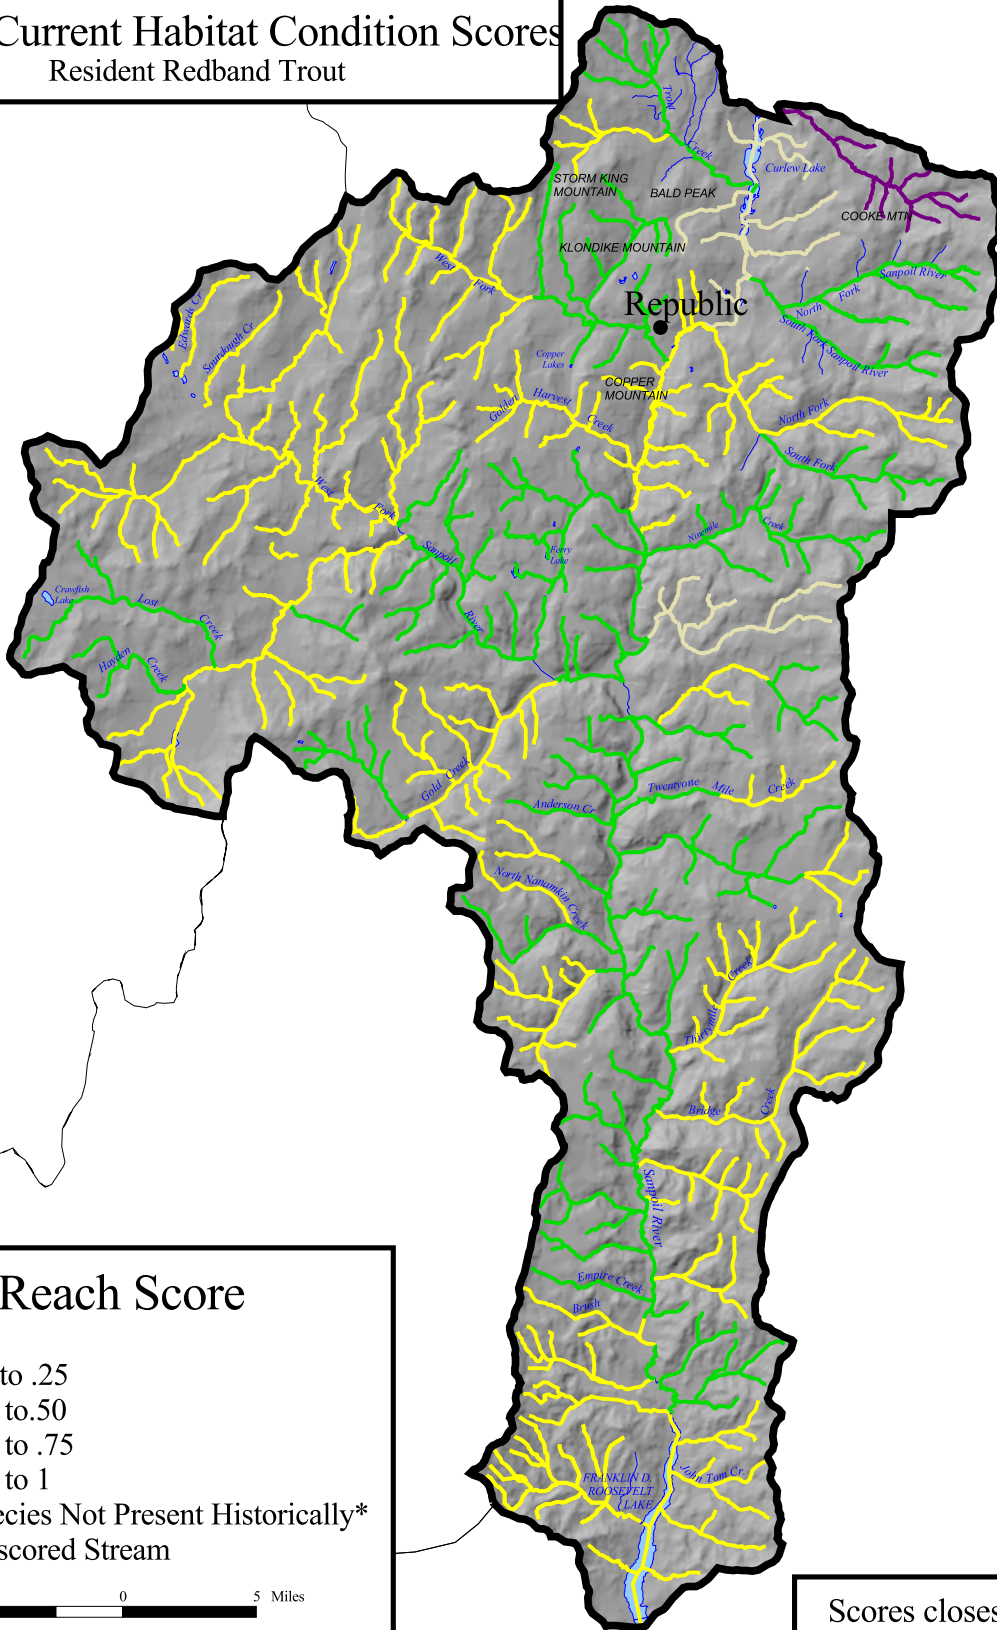

# Sanpoil

## Weighted Current Habitat Condition Scores Resident Redband Trout

### Reach Score

-  >0 to .25
-  .26 to .50
-  .51 to .75
-  .76 to 1
-  Species Not Present Historically\*
-  Unscored Stream

5 0 5 Miles

\*Based on expert opinion and documentation

Scores closest to positive one depict reaches least similar to reference conditions.