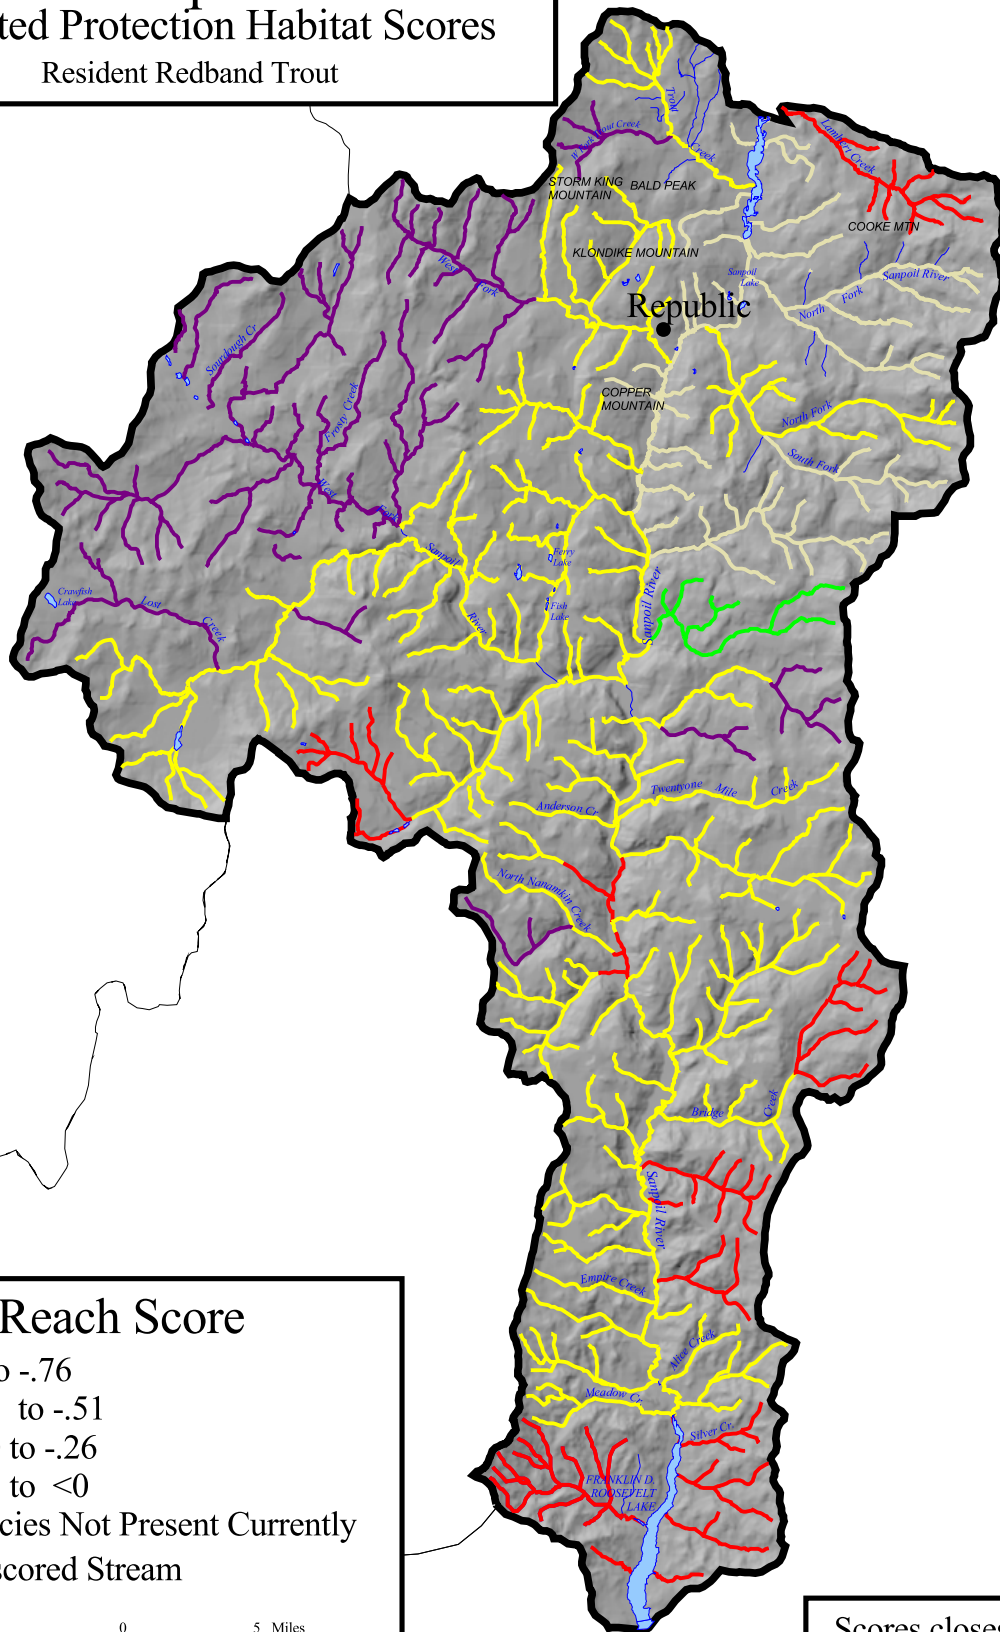

Sanpoil

Weighted Protection Habitat Scores

Resident Redband Trout

Reach Score

- 1 to -.76
- .75 to -.51
- .50 to -.26
- .25 to <0
- Species Not Present Currently
- Unscored Stream

5 0 5 Miles

Scores closest to negative one depict reaches most similar to reference conditions.