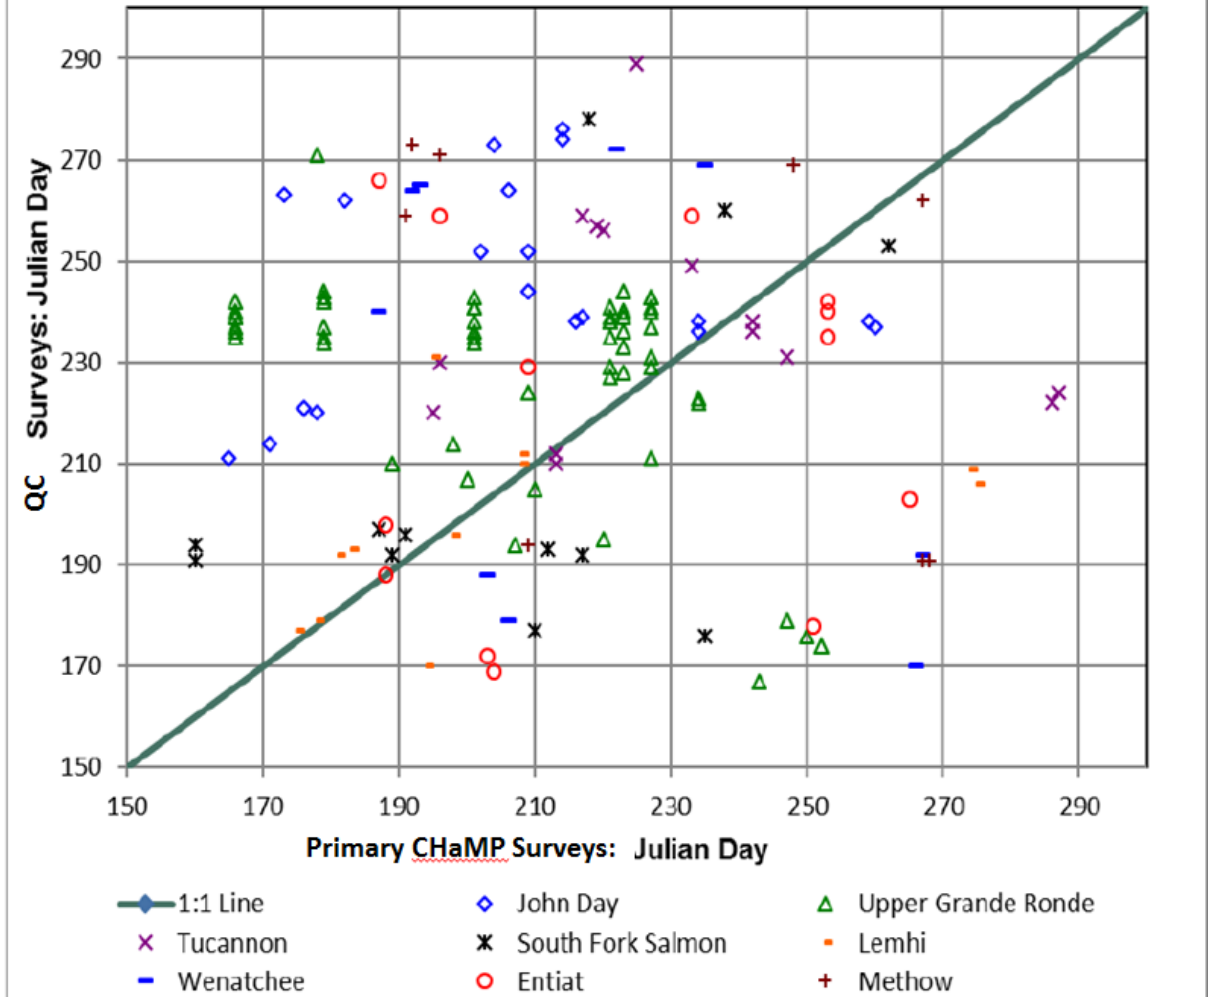

Same Year (Replicate) Comparisons for Julian Day in Eight CHaMP Pilot Watersheds 2011–2016

Figure 6 errata: Corrected axis labels